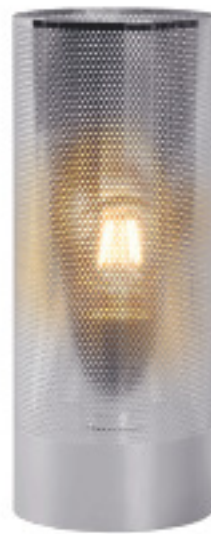

DIMMABLE LIGHT IN 3 BRIGHTNESS LEVELS
(3-STEPS DIMMER)

17586/05/31

- 9W/INTEGRATED LED/2700K/1001lm/incl.
- Base: W: 16cm/L: 10cm
- H: 40cm/W: 22cm/L: 10cm
- White
- Aluminium

Table lamp **BELI**
03516/01/30