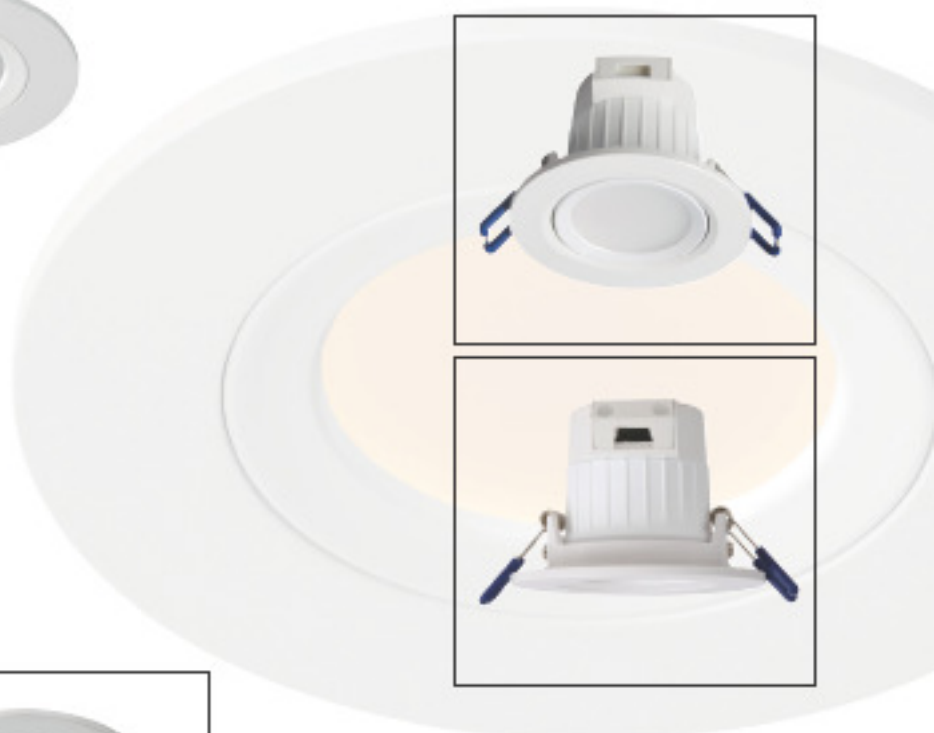

Spot **INKY-LED**
22971/06/99

- 1x6W/INTEGRATED ADAYO LED/2700K/345lm/incl.
- Ø: 8,6cm/H: 5,95cm
- Beam angle: 100°
- ⌀ 7cm
- White + Silver
- Aluminium & PC

Replaceable ring

Spot **INKY-LED** SET 3 pieces
22971/18/99