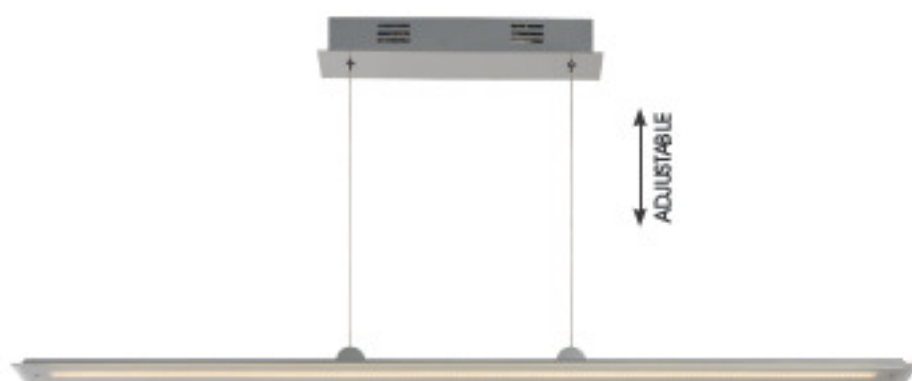

Pendant **HETLI LED**
36411/30/12

- 1x30W/INTEGRATED SMD LED/2700K VARABEL/2700lm/incl.
- Ceiling plate: H: 5cm/W: 8/L: 32cm
- H: max. 131cm/W: 8cm/L: 102cm
- Silver
- Metal & glass

fitted with double dimmer
for smartphone operation