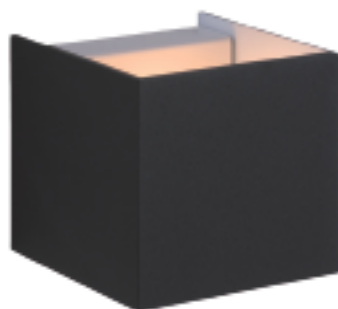

Wall light **CUBO**
23208/31/30

- 1xG9/40W max./excl.
- H: 7,6cm/W: 7,6cm/L: 7,6cm
- in white/out black
- Aluminium