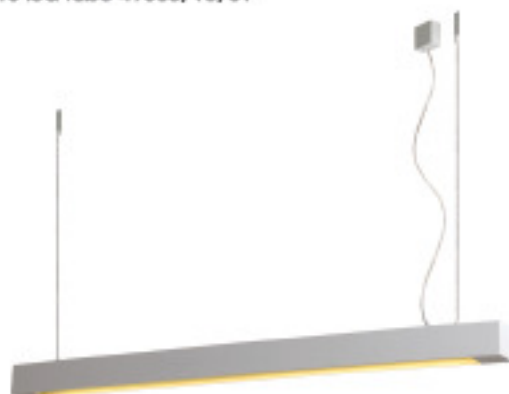

23418/16/31

- 1x16W/T5/SMD LED TUBE/1900lm/2700K/incl.
- H: 5,4cm/W: 3,2cm/L:123cm
- H: max. 135cm
- White
- Aluminium
- T5 led tube 49030/16/31