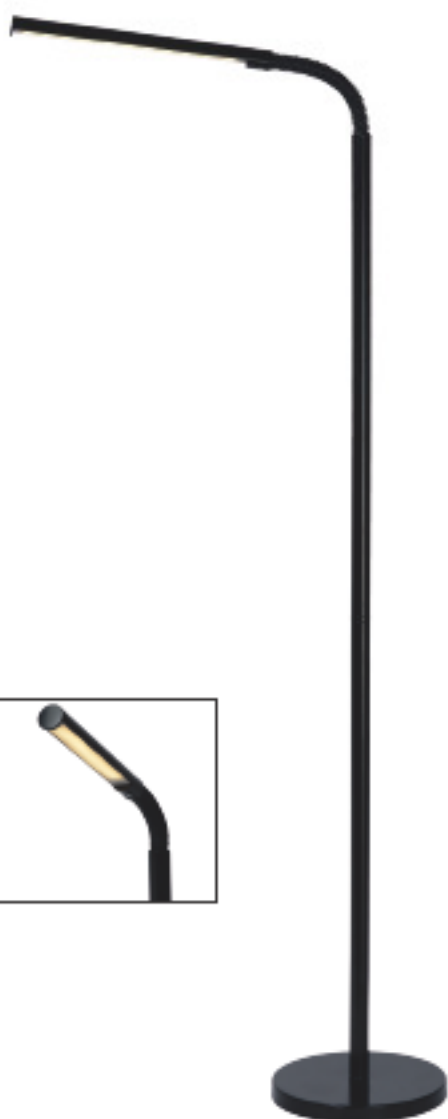

"REBUS"

Desk lamp **GILLY**
18602/03/30

- 3W/EPISTAR LED/4000K/240lm/incl.
- Ø: 14cm/H: 49cm
- Black
- Metal

18602/03/36

- 3W/EPISTAR LED/4000K/240lm/incl.
- Ø: 14cm/H: 49cm
- Grey
- Metal

18602/03/31

- 3W/EPISTAR LED/4000K/240lm/incl.
- Ø: 14cm/H: 49cm
- White
- Metal