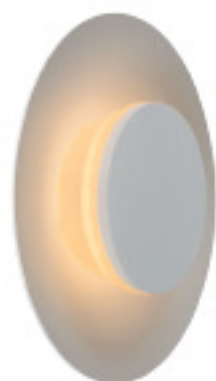

- 12W/INTEGRATED LED/2700K/900lm/incl.
- Ø: 34,5cm/H: 7,3cm
- White
- Metal

79177/12/14

- 12W/INTEGRATED LED/2700K/900lm/incl.
- Ø: 34,5cm/H: 7,3cm
- Silver
- Metal

79177/12/01

- 12W/INTEGRATED LED/2700K/900lm/incl.
- Ø: 34,5cm/H: 7,3cm
- Gold
- Metal