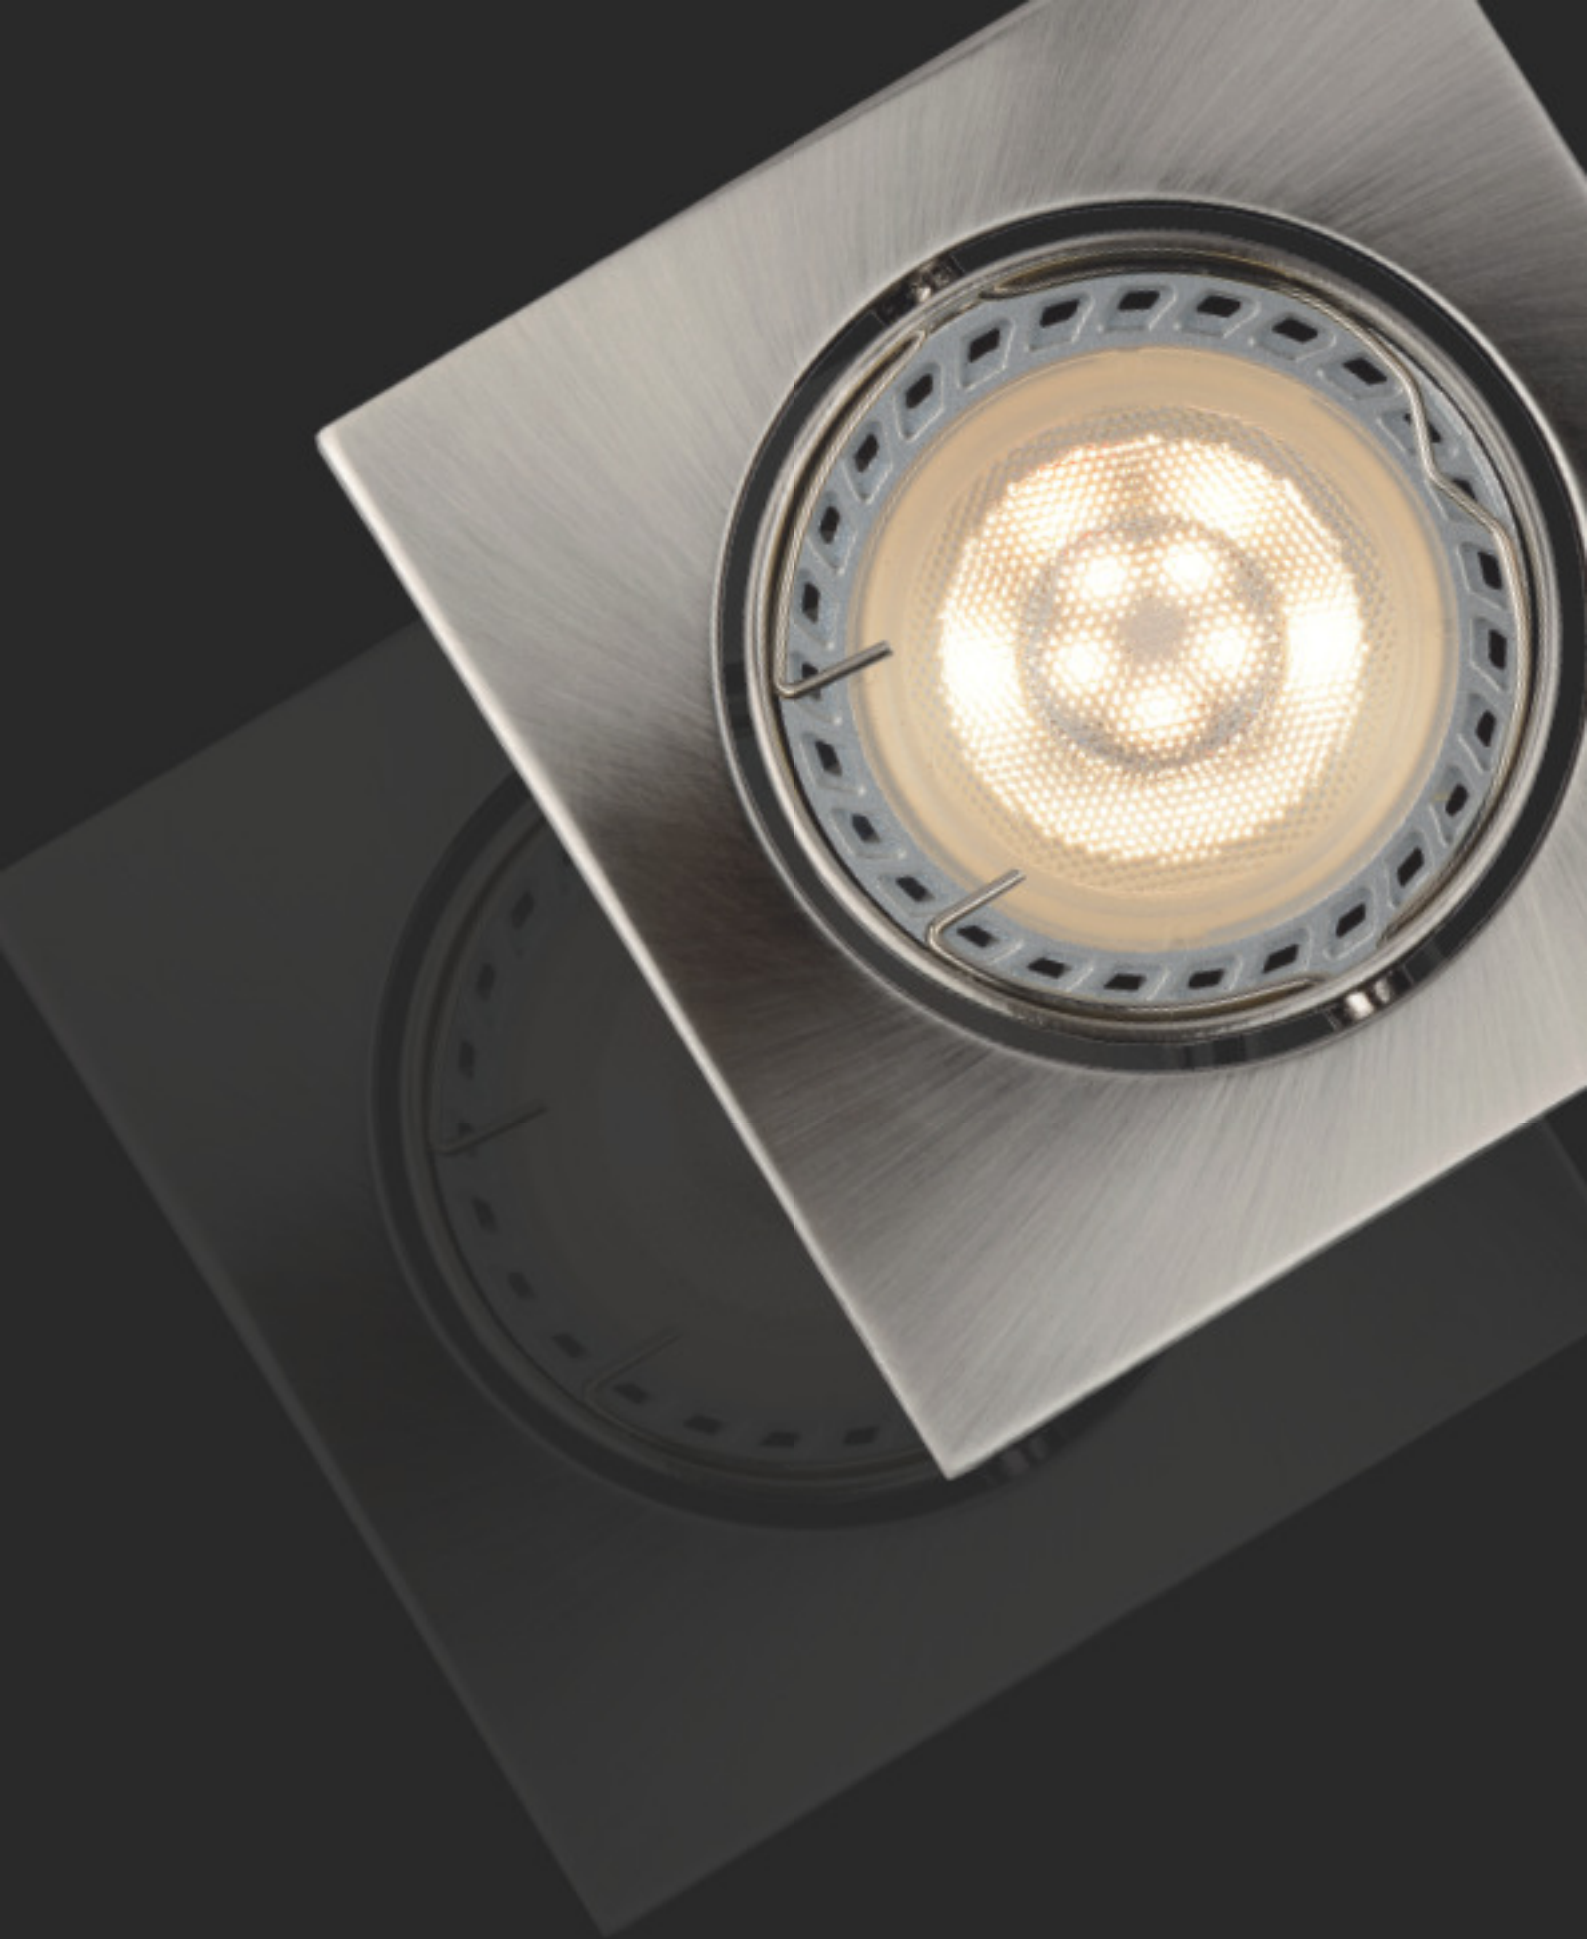

11001/15/31

- set/3x5W/GU10/SMD LED/ 3000K/320lm/incl.
- Ø: 8,1cm
- White
- Spare bulb 49006/05/31

all downlights are adjustable (directional)

"FOCUS"

Spot **EAS**
10909/01/12

- 220-240V/GU10/1x35W/excl.
- W: 9,5cm/L: 9,5cm/H: 10,4cm
- Ø 8,3cm
- Satin Chrome
- Aluminium