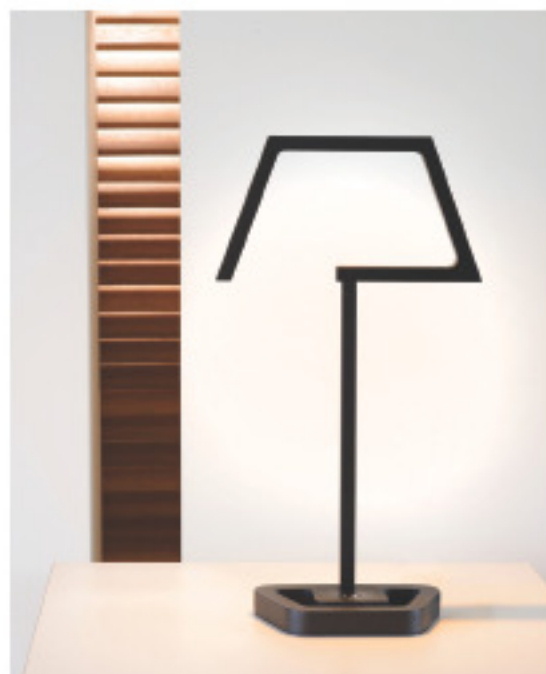

78574/01/31

- 1xG9/max. 20W/excl.
- Shade: Ø: down 14/Ø: up: 12cm
- Ø: 15cm/H: 33cm
- White
- Metal, glass & micropleat fabric shade

Table lamp **PLOTT**
17586/05/30

- 9W/INTEGRATED LED/2700K/1001lm/incl.
- Base: W: 16cm/L: 10cm
- H: 40cm/W: 22cm/L: 10cm
- Black
- Aluminium

DIMMABLE LIGHT IN 3 BRIGHTNESS LEVELS
(3-STEPS DIMMER)

17586/05/31

- 9W/INTEGRATED LED/2700K/1001lm/incl.
- Base: W: 16cm/L: 10cm
- H: 40cm/W: 22cm/L: 10cm
- White
- Aluminium

Table lamp **BELI**
03516/01/30