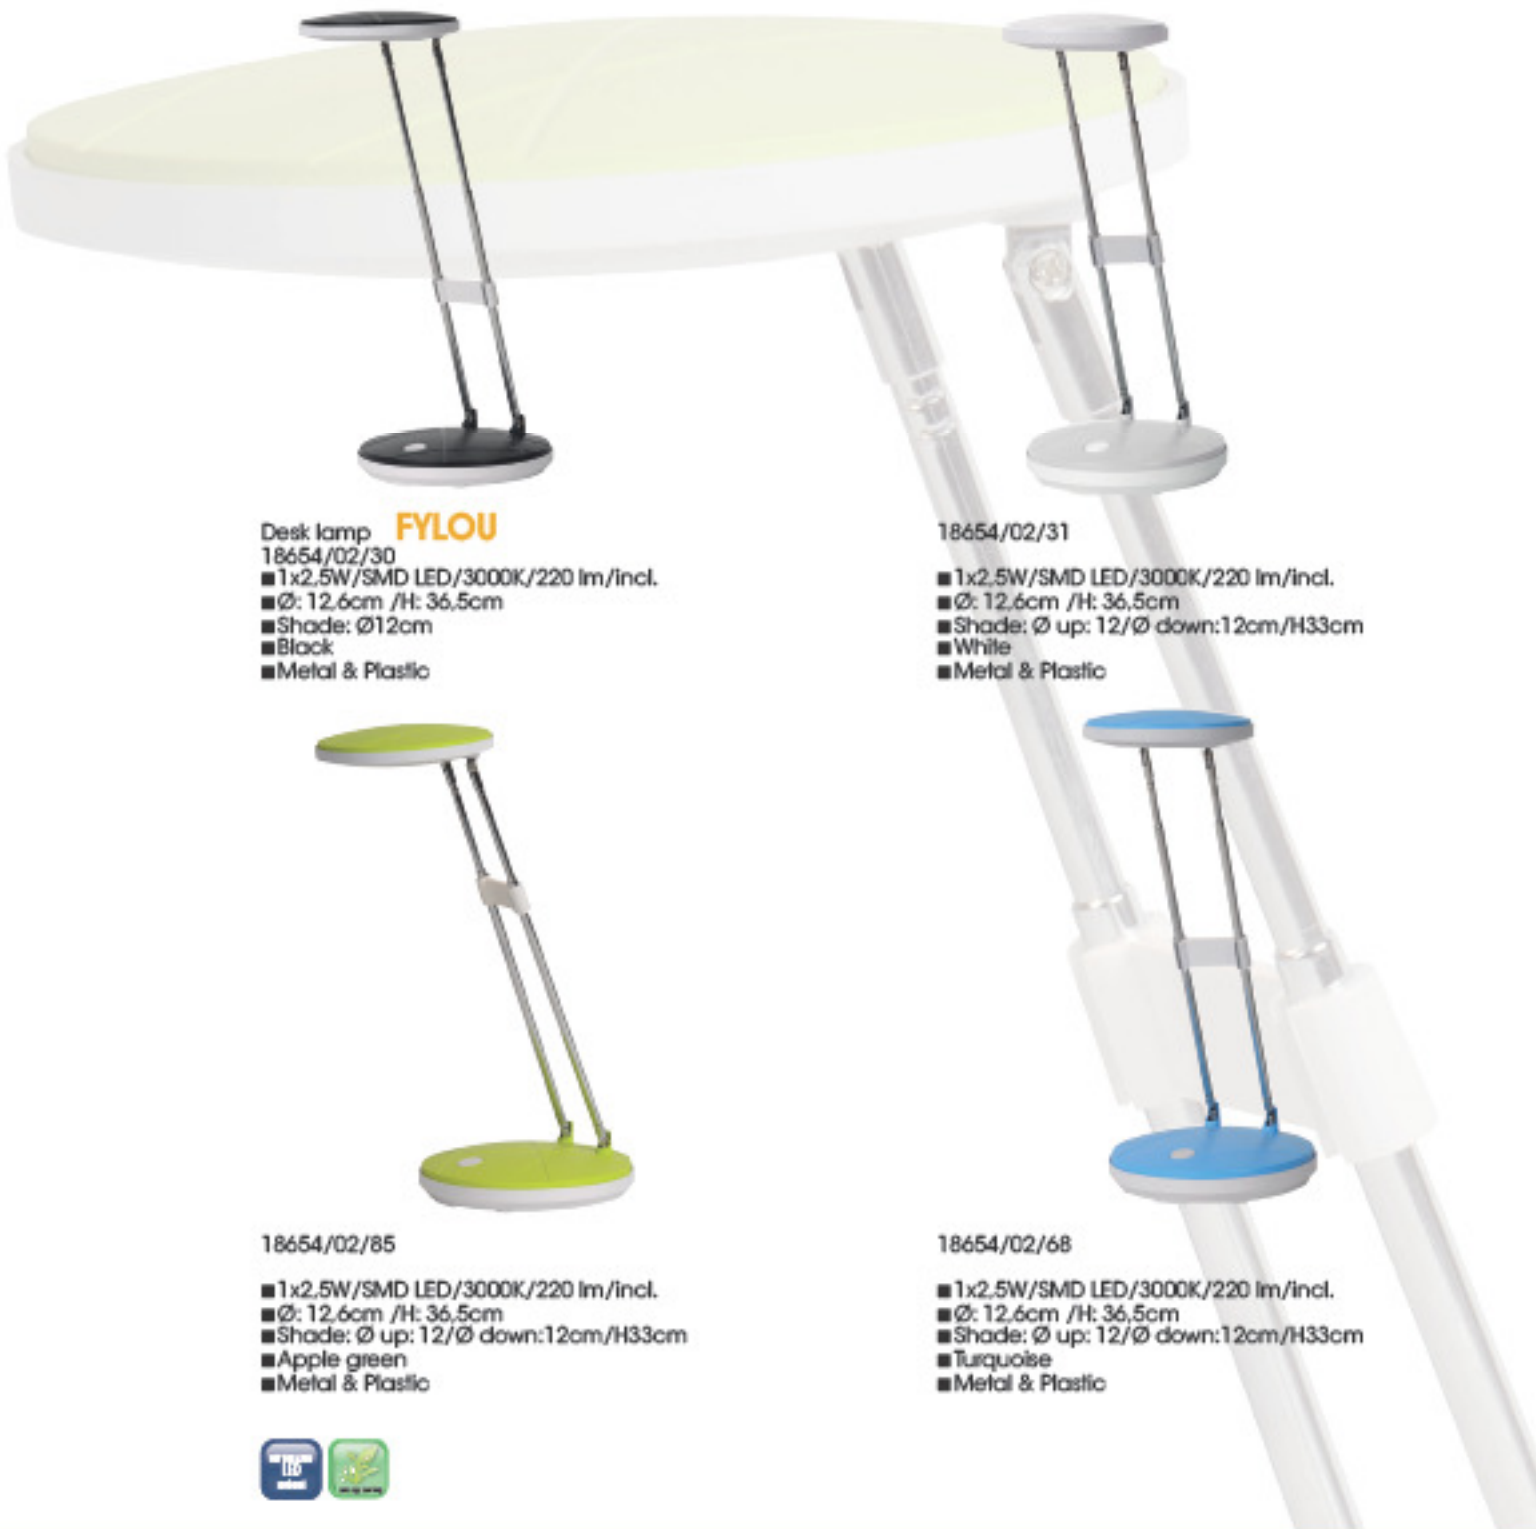

- 1xE27/max. 60W/excl.
- Ø: 22.5cm/H: 29cm
- H: max.164cm/W: 28cm/L: 74cm
- Grey
- Metal

Desk lamp **JOYCE**
12651/21/39

- 1x12V/G4/20W/incl.
- transparent Purple

12651/21/34

- 1x12V/G4/20W/incl.
- transparent Yellow

12651/21/67

- 1x12V/G4/20W/incl.
- transparent White

Desk lamp **FYLOU**

- 18654/02/30
- 1x2.5W/SMD LED/3000K/220 lm/incl.
 - Ø: 12.6cm /H: 36.5cm
 - Shade: Ø up: 12/Ø down:12cm/H33cm
 - Black
 - Metal & Plastic