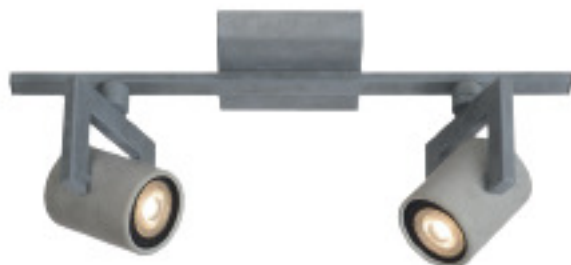

05910/20/17

- 4x5W/GU10/LED/3000K/4x320lm/incl.
- Shade: Ø: 9cm/H: 11cm
- Ceiling plate: H: 2.5cm/W: 10cm/L: 68cm
- H: 13-18cm
- Red Copper
- Concrete + metal
- Led bulb: 49006/05/30

led bulb

49006/05/30