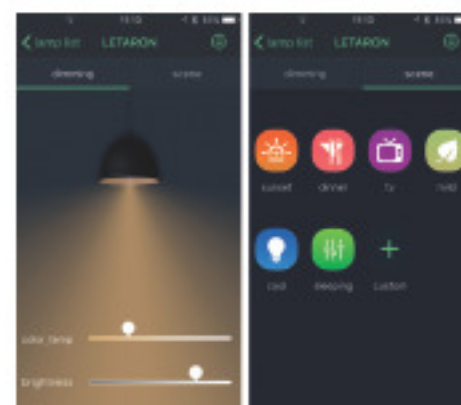

Pendant **NOVA**
36403/30/12

- 5x6W/EPistar LED/3000K/5x420lm/incl.
- H: 120cm/W: 6,5cm/L: 115cm
- Satin chrome
- aluminium
- Spare glass (92/36403/00)

Pendant **HETLI LED**
36411/30/12

- 1x30W/INTEGRATED SMD LED/2700K VARABEL/2700lm/incl.
- Ceiling plate: H: 5cm/W: 8/L: 32cm
- H: max. 131cm/W: 8cm/L: 102cm
- Silver
- Metal & glass

fitted with double dimmer
for smartphone operation