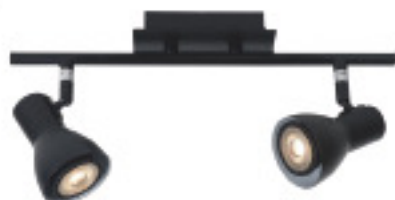

Spot RANGE **LAURA**

17942/05/30

- 1x5W/GU10/ETI SMD LED/3000K/320lm/incl.
- H: 15cm/W: 10cm/L: 10cm
- Black
- Metal
- Spare bulb: 49006/05/30

17942/05/36

- 1x5W/GU10/ETI SMD LED/3000K/320lm/incl.
- H: 15cm/W: 10cm/L: 10cm
- Grey
- Metal
- Spare bulb: 49006/05/36

17942/05/31

- 1x5W/GU10/ETI SMD LED/3000K/320lm/incl.
- H: 15cm/W: 10cm/L: 10cm
- White
- Metal
- Spare bulb: 49006/05/31

17942/10/30

- 2x5W/GU10/ETI SMD LED/3000K/2x320lm/incl.
- H: 17cm/W: 7cm/L: 35,5cm
- Black
- Metal
- Spare bulb: 49006/05/30