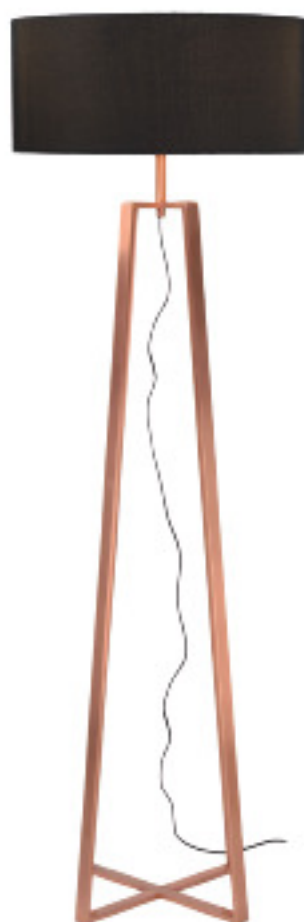

31798/81/17

- 1xE27 / max. 60W / excl.
- Shade: Ø 50cm / H: 21,5cm
- Base: H: 131,5cm / W: 40cm / L: 40cm
- Ø: 50cm / H: 153cm
- Red copper
- Steel + fabric
- Shade: 91/31798/30