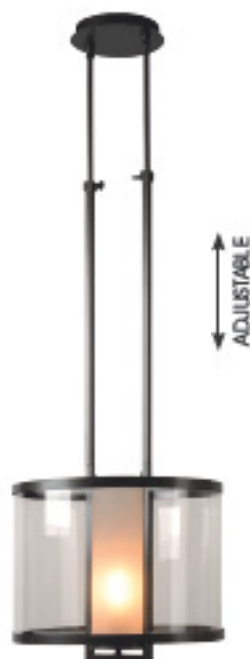

30390/43/97

- 1xE27/max. 60W/excl.
- Shade: Ø: 43 cm/H: 31cm
- H: min. 105cm/H: max. 143cm
- Rust
- Steel & glass
- Spare glass: 92/30390/33/H: 33cm
- Spare glass: 92/30390/30/H: 30cm

Table lamp **BRUNELLO**
30590/30/15