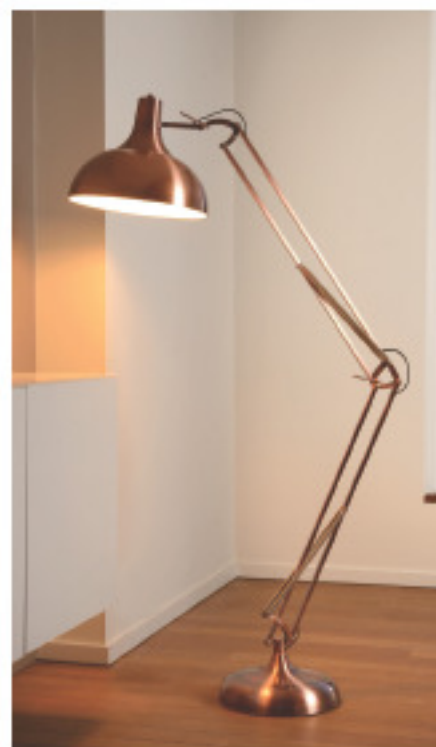

40205/01/11

- 1xE27 /max. 60W/excl.
- Shade: up:14,5cm/down: 20/H: 14cm
- H: 27cm/W: 37cm
- H: max. 57cm/W: max. 87cm
- Ceiling plate: Ø: 12cm/H: 2,4cm
- Chrome
- Metal & white cotton

Desk lamp
40605/01/11

ATY

- 1xE27 /max. 60W/excl.
- Shade: up:18,5cm/down: 26cm/H: 18cm
- H: 48cm
- H: max. 81cm
- Base: Ø: 22cm/H: 2cm
- Chrome
- Metal & white cotton

"ATY"

Floorlamp **WATSIE**
30709/01/15

- 1xE27/max. 60W/excl.
- Ø Base: 35cm/H: 162cm
- Ø Shade: 38cm/H: 32,5cm
- Iron grey
- Metal

30709/01/12

- 1xE27/max. 60W/excl.
- Ø Base: 35cm/H: 162cm
- Ø Shade: 38cm/H: 32,5cm
- Satin chrome
- Metal

30709/01/31

- 1xE27/max. 60W/excl.
- Ø Base: 35cm/H: 162cm
- Ø Shade: 38cm/H: 32,5cm
- White
- Metal