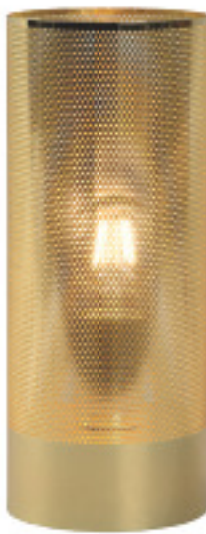

DIMMABLE LIGHT IN 3 BRIGHTNESS LEVELS
(3-STEPS DIMMER)

17586/05/31

- 9W/INTEGRATED LED/2700K/1001lm/incl.
- Base: W: 16cm/L: 10cm
- H: 40cm/W: 22cm/L: 10cm
- White
- Aluminium

Table lamp **BELI**
03516/01/30