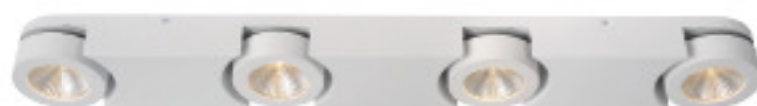

33158/20/31