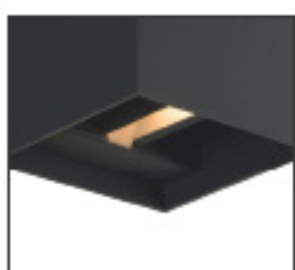

- G9/1x4W/LED/ 2700K/380lm/incl.
- H: 9,7cm/W: 13cm/L: 11cm
- Grey
- Aluminium
- Led bulb 49026/04/31

49026/04/31