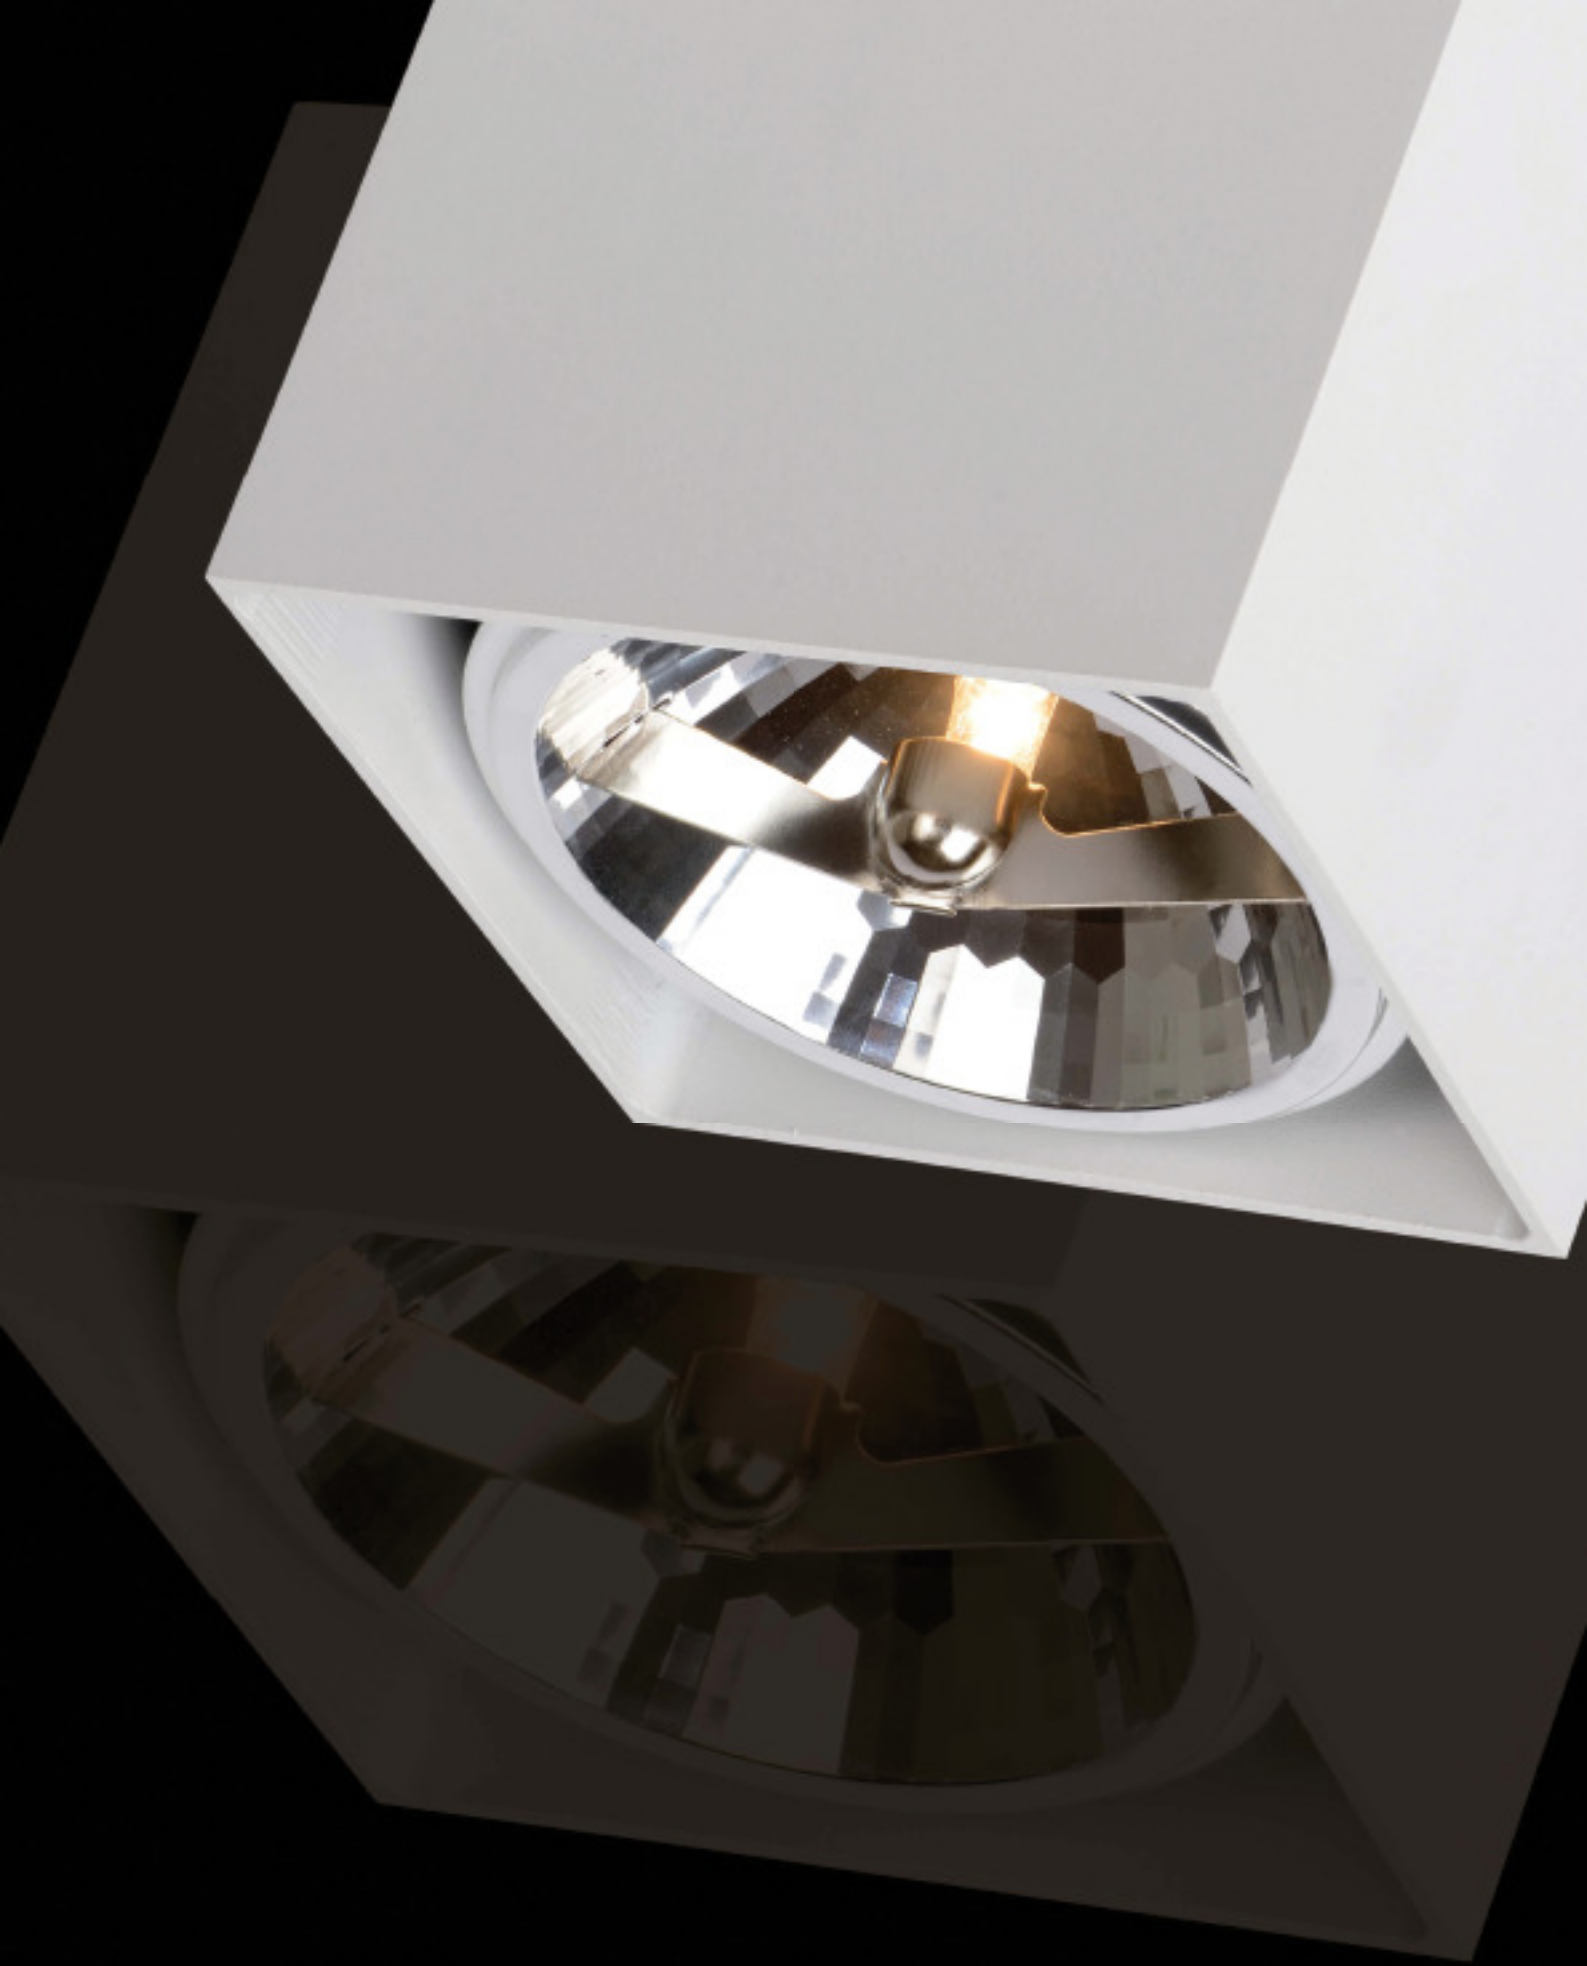

"DIALO"

*A perfect combination of design,
function and light efficiency*

CEILING
WALL LIGHTS

| Pages
336/367

Wall light **XIA**
17293/02/30

- 2x1W/CREE LED/3000K/172lm
- H: 8cm/W: 8cm/L: 8cm
- Black
- Metal