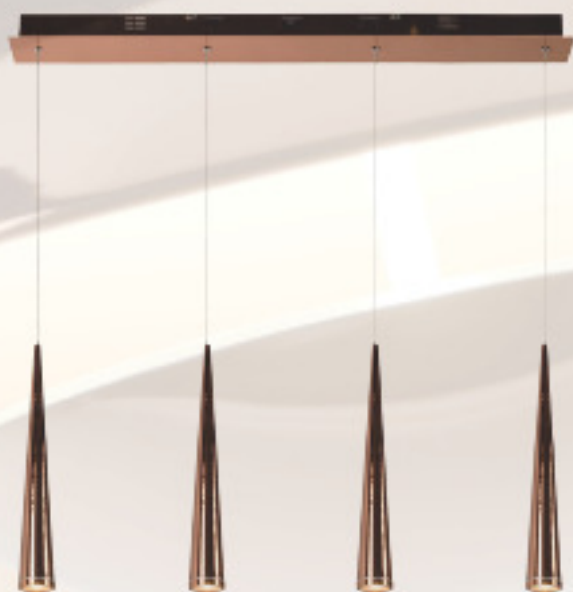

36706/10/31

- 2x5W/INTEGRATED SMD LED/ 2700K/900lm/incl
- Shade: Ø: 16/H: 8cm
- Base: Ø: 22/H: 4cm
- H: 120cm
- White
- Metal

Pendant **ANGI LED**
36409/20/17

- 1x20W/INTEGRATED SMD LED/2700K/1800lm/incl.
- Shade: Ø: 48,5/H: 15cm
- H: max. 151cm
- Red copper
- Metal
- Glass: 92/36409/00