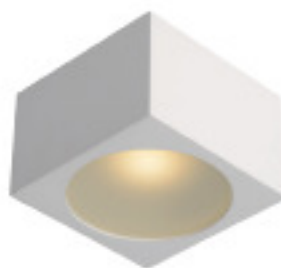

Ceiling light **LILY**
17995/01/12

- 1xG9/4W/excl.
- Ø: 8,9cm/H: 6cm
- Satin chrome
- Aluminium & glass

17995/01/31

- 1xG9/4W/excl.
- Ø: 8,9cm/H: 6cm
- White
- Aluminium & glass

17996/01/12

- 1xG9/4W/excl.
- H: 6cm/W: 9cm/L: 9cm
- Satin chrome
- Aluminium & glass

17996/01/31

- 1xG9/4W/excl.
- H: 6cm/W: 9cm/L: 9cm
- White
- Aluminium & glass

SHOWERLIGHT
17980/01/12

- 12V/GU4/MR11/1x35W
- Transfo Excl.
- Ø 5cm
- Satin chrome
- Aluminium & glass
- Glass (92/17980/00)

17981/11/12

- 1xGU10/max. 50W/excl.
- Ø 6,8cm
- Satin chrome
- Aluminium & glass
- Glass (92/17981/00)

HAHNE
17106/01/12

- 12V/1xGU4/MR11/35W
- Transfo Excl.
- W: 7,2cm/L: 7,2cm
- Ø 4,6cm
- Grey
- Aluminium & glass
- Glass (92/17106/00)

17107/01/12

- 12V/1xGU5,3/MR16/50W
- Transfo Excl.
- W: 8,5cm/L: 8,5cm
- Ø 6,6cm
- Grey
- Aluminium & glass
- Glass (92/17107/00)

TRANSFO 50903/00/50

Spot **CIMIC-LED**
22957/10/31

- 1x 10W/SMD LED/
  4000K/800lm/incl.
- Ø: 9cm/H: 4cm
- White
- Aluminium & pc

22957/10/12

- 1x 10W/SMD LED/
  4000K/800lm/incl.
- Ø: 9cm/H: 4cm
- Satin chrome
- Aluminium & pc

22957/12/31

- 1x 12W/SMD LED/
  4000K/900lm/incl.
- Ø: 10,8cm/H: 5cm
- White
- Aluminium & pc

22957/12/12

- 1x 12W/SMD LED/
  4000K/900lm/incl.
- Ø: 10,8cm/H: 5cm
- Satin chrome
- Aluminium & pc