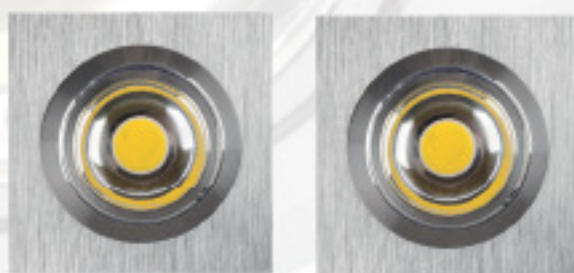

Display 95016/00/01

Spot **LED-SPOT**
22950/21/12

- 1x5W/EPISTAR COB LED/2800K/370lm/incl.
- Ø: 8,5cm/H: 4,2cm
- ⌀ 7cm
- Satin Chrome
- Aluminium & glass

22960/23/12

- 3x5W/EPISTAR COB LED/2800K/370lm/each spot
- Ø: 8,5cm/H: 4,2cm
- ⌀ 7cm
- Satin Chrome
- Aluminium & glass