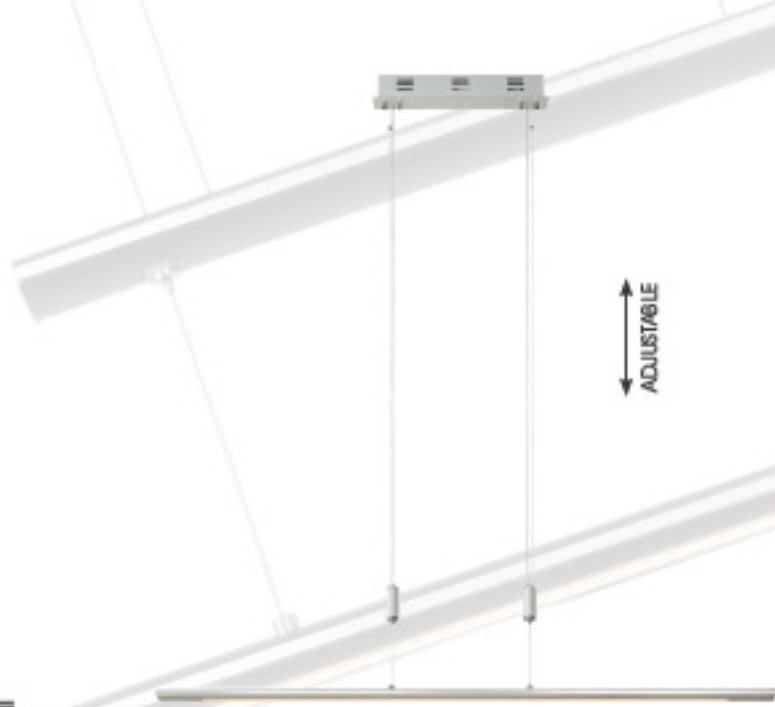

Pendant **KWESTI LED**

36412/30/30

- 1x30W/INTEGRATED LED/2700K/2400lm/incl.
- H: 130cm/W: 8cm/L: 110cm
- H: max. 150cm
- Black
- Metal

36413/30/31

- 1x30W/INTEGRATED LED/2700K/2400lm/incl.
- H: 130cm/W: 8cm/L: 110cm
- H: max. 150cm
- White
- Metal

Pendant **EXTENSI LED**

36414/40/12

- 1x30W/INTEGRATED LED /2700K/2400lm/incl.
- W: 8cm/L: 100-140cm
- H: max. 135cm
- Satin nickel
- Metal