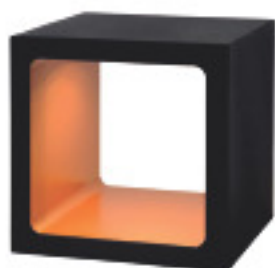

- 1 x 6W/CITIZEN LED/3000K/475lm
- H: 20cm/W: 6,5cm/L: 14cm
- Brushed aluminum
- Aluminium

- 1 x 6W/CITIZEN LED/3000K/475lm
- H: 20cm/W: 6,5cm/L: 14cm
- White
- Aluminium

Table lamp **XIO**
17594/05/30