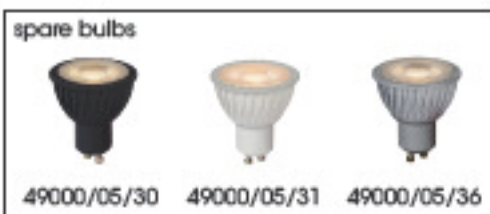

Downlight **BENTOO-LED**
09912/05/36

- 1x4,5W/1x GU10 LED/ 3000K/320lm/incl.
- Beam angle 36°
- Ø: 8cm/H: 11cm
- Graphite
- Aluminium
- Spare bulb 49000/05/36

09912/05/31

- 1x4,5W/1x GU10 LED/ 3000K/320lm/incl.
- Beam angle 36°
- Ø: 8cm/H: 11cm
- White
- Aluminium
- Spare bulb 49000/05/31

09913/05/36

- 1x4,5W/1x G10 LED/ 3000K/320lm/incl.
- Beam angle 36°
- H: 8,3cm/W: 8,3cm/L: 8,3cm
- Graphite
- Aluminium
- Spare bulb 49000/05/36

09913/05/31

- 1x4,5W/1x GU10 LED/ 3000K/320lm/incl.
- Beam angle 36°
- H: 8,3cm/W: 8,3cm/L: 8,3cm
- White
- Aluminium
- Spare bulb 49000/05/31