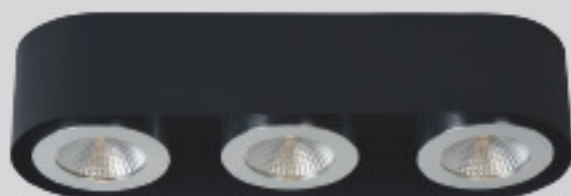

33160/15/30

- 3x5W/INTEGRATED LED/3000K/3x450lm/incl.
- H: 8,5cm/W: 13cm/L: 41cm
- Black+alu
- Aluminium