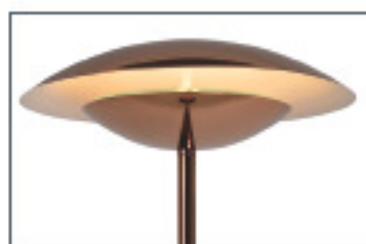

- 1x20W/INTEGRATED SMD LED/2700K/1800lm/incl.
- Shade: Ø: 48,5/H: 15cm
- H: max. 151cm
- Red copper
- Metal
- Glass: 92/36409/00

Pendant **LENJA LED**
36408/20/17

- 4x5W/INTEGRATED SMD LED/2700K/1800lm/incl
- Shade: Ø: 5/H: 36cm
- Ceiling plate: H: 4,5cm/W: 9cm/L: 83cm
- H: max. 171cm/W: 9cm/L: 83cm
- Red Copper
- Metal

- 1x20W/INTEGRATED SMD LED/2700K/1800lm/incl.
- Shade: Ø: 35/H: 11cm
- Base: Ø: 20/H: 2,5cm
- H: 40cm
- Red copper
- Metal
- Glass: 92/36409/00

- 1x20W/INTEGRATED SMD LED/2700K/3600lm/incl.
- Shade: Ø: 35/H: 11cm
- Base: Ø: 25/H: 2,5cm
- H: 160cm
- Red copper
- Metal
- Glass: 92/36409/00