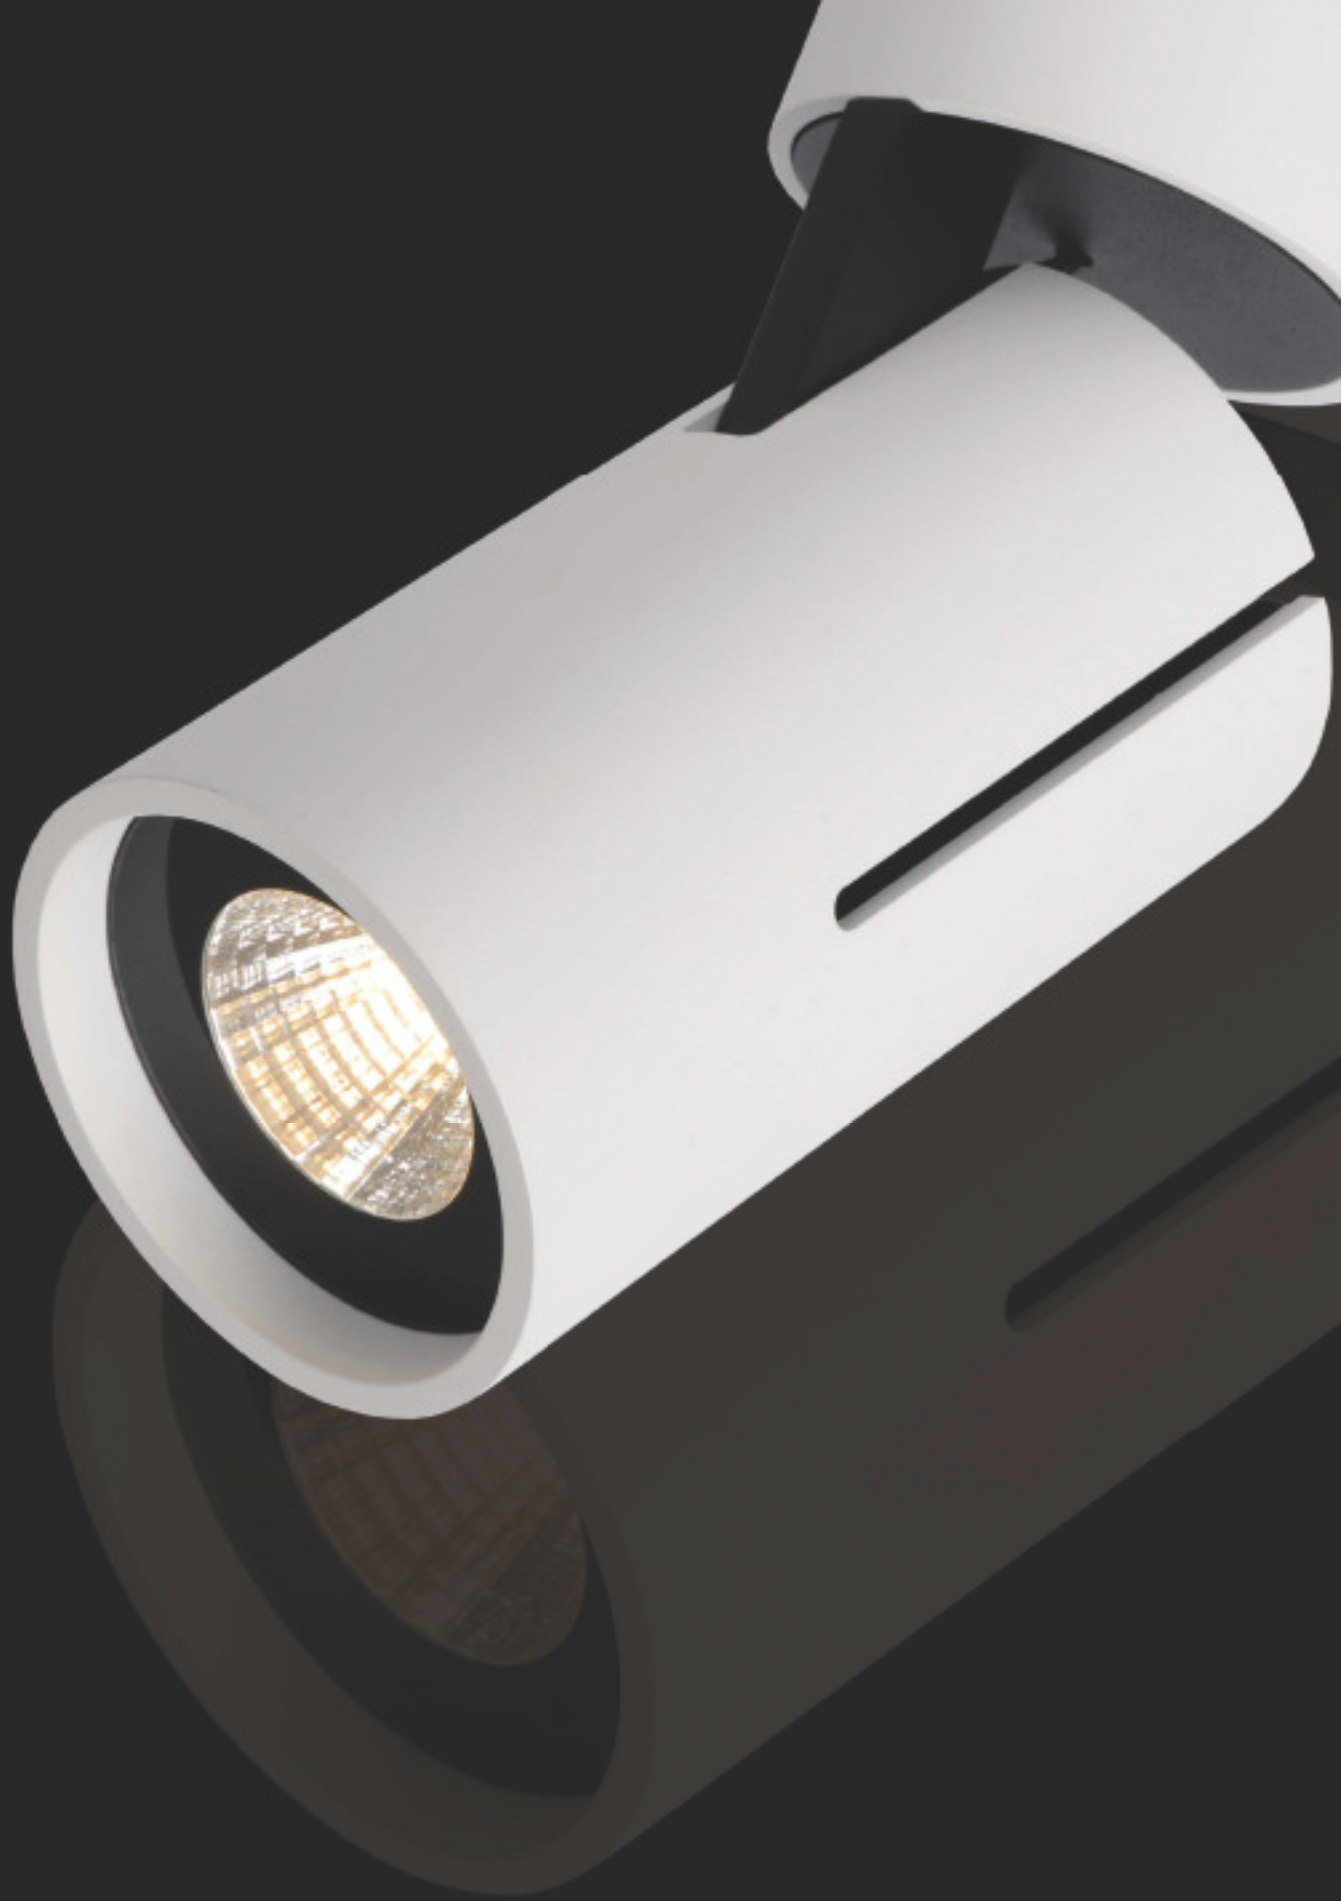

Helioff
COLLECTION

Spot **DOBLO**
17982/07/31

- 1x7W/INTEGRATED LED/2700K/700lm/incl.
- Ø: 7,2cm/H: 8,6cm/W: 14,7cm
- White
- Aluminium

17982/07/30

- 1x7W/INTEGRATED LED/2700K/700lm/incl.
- Ø: 7,2cm/H: 8,6cm/W: 14,7cm
- Black
- Aluminium