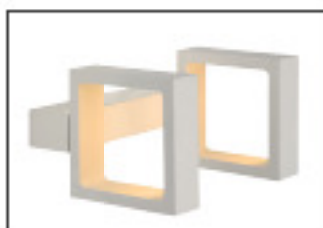

- 1x4W/SHARP LED/ 3000K /330lm/incl.
- H: 3cm/W: 13,5cm/L: 14cm
- White
- Aluminium

17292/08/31

- 2x4W/SHARP LED/ 3000K /660lm/incl.
- H: 3cm/W: 14cm/L: 24cm
- White
- Aluminium

- 1x3W/CITIZEN LED/ 3000K/250lm/incl.
- W: 15cm/H: 4cm/L: 15cm
- Brushed aluminium
- Aluminium

17276/03/31

- 1x3W/CITIZEN LED/ 3000K/250lm/incl.
- W: 15cm/H: 4cm/L: 15cm
- White
- Aluminium