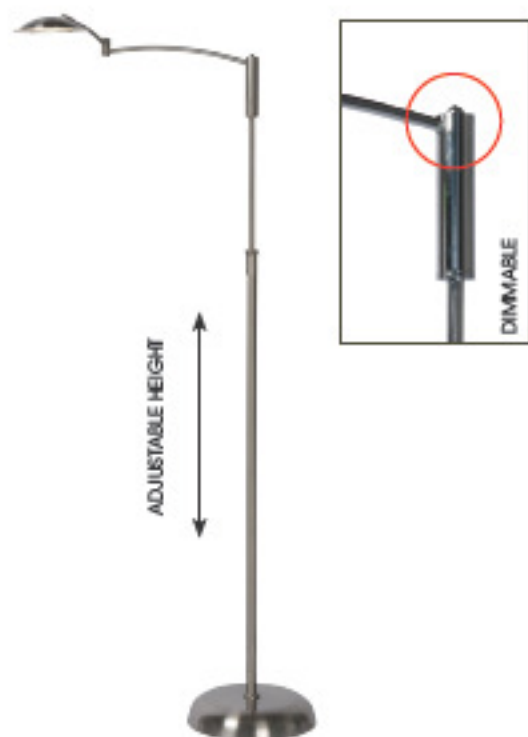

Floorlamp **MISO**
19794/05/03

- 5W SMD LED/3500K/450lm/incl.
- Ø: 23cm/H: min. 102cm/H: max. 140cm/W: max. 54cm
- Bronze
- metal + glass
- Spare glass (92/19794/00)