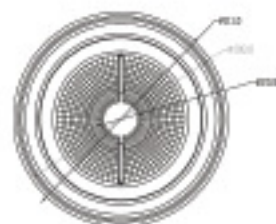

Downlight **DIALO-LED**

09910/12/36

- 1x12W/1x G53 AR111 COB LED/ 2700K/650lm/incl.
- Beam angle 24°
- Ø: 13,1cm/H: 12cm
- Graphite
- Aluminium
- Spare bulb 49013/12/31

09910/12/31

- 1x12W/1x G53 AR111 COB LED/ 2700K/650lm/incl.
- Beam angle 24°
- Ø: 13,1cm/H: 12cm
- White
- Aluminium
- Spare bulb 49013/12/31

Downlight **DIALO-LED**

09911/12/36

- 1x12W/1x G53 AR111 COB LED/ 2700K/650lm/incl.
- Beam angle 24°
- H: 12cm/W: 13,2cm/L: 13,2cm
- Graphite
- Aluminium
- Bulb 49013/12/31

09911/12/31

- 1x12W/1x G53 AR111 COB LED/ 2700K/650lm/incl.
- Beam angle 24°
- H: 12cm/W: 13,2cm/L: 13,2cm
- White
- Aluminium
- Bulb 49013/12/31