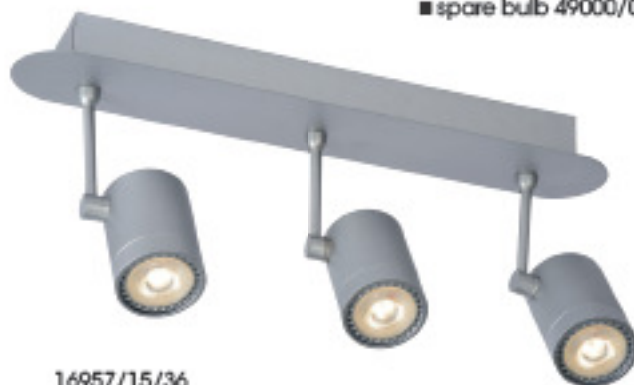

16957/15/36

- 3x4,5W/GU10/LED/3000K/3x320lm/incl.
- H: 14cm/W: 7cm/L: 40cm
- Silver grey
- Aluminium
- spare bulb 49000/05/36

49000/05/36