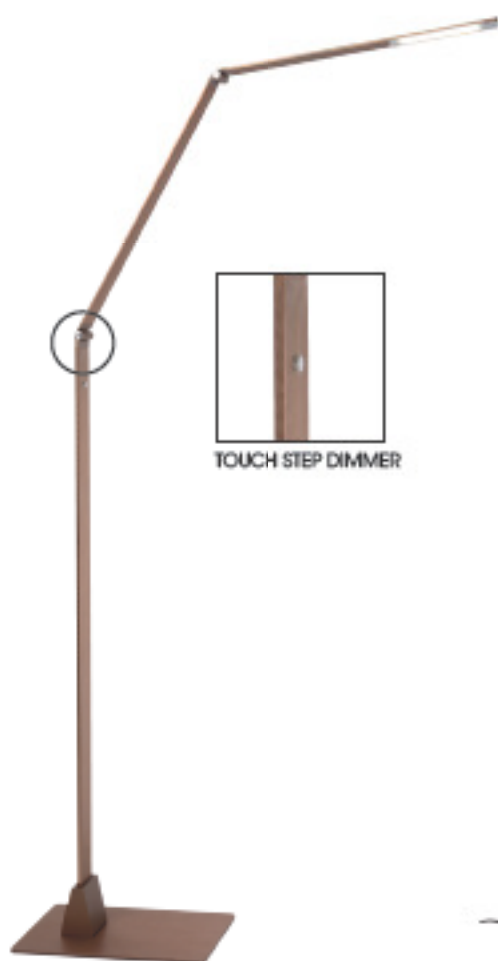

Desk lamp **FLATT**
35600/10/36

- 1x10W/LED/3000K/750lm/incl.
- H: max.105,5cm
W:5cm/L :106cm
- Grey
- Aluminium

35600/10/43

- 1x10W/LED/3000K/750lm/incl.
- H: max.105,5cm
W:5cm/L :106cm
- Coffee
- Aluminium

ON-OFF SWITCH

Desk lamp **WOODSTOCK**
03605/05/72

- 1x5W/EPSTAR LED/3000K/225lm/incl.
- Ø base: 19cm
- H: 36,5cm/W: 57cm
- Walnut
- Metal

Floor lamp **FLATT**
35700/10/36

- 1x10W/LED/3000K/750lm/incl.
- H: max.187cm/W:5cm/L :98cm
- Grey
- Aluminium