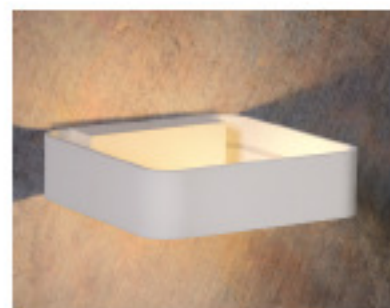

Wall light **LED HOLE**
17276/03/12

Wall light **IXX**
17292/04/31