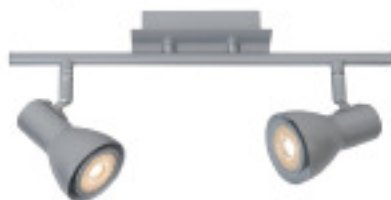

17942/10/36

- 2x5W/GU10/ETI SMD LED/3000K/2x320lm/incl.
- H: 17cm/W: 7cm/L: 35,5cm
- Grey
- Metal
- Spare bulb: 49006/05/36