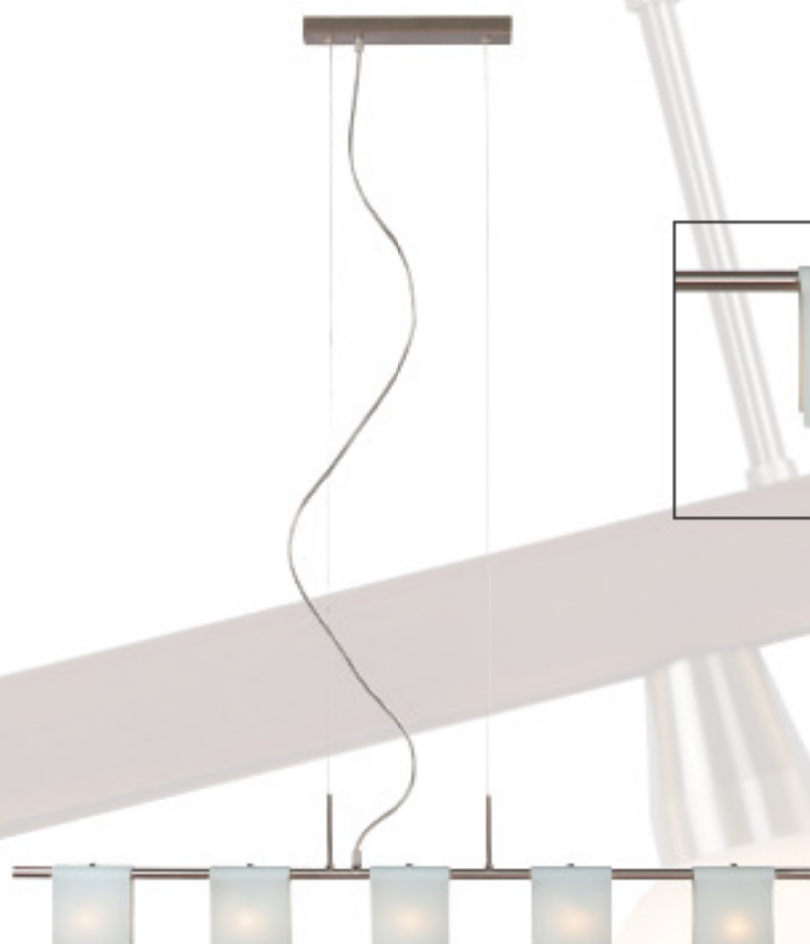

Pendant **OLAF**
12466/25/12

- 220-240V/5xG9/28W/incl.
- H: max. 125cm/L: 105cm
- Satin Chrome
- Mat Glass
- Glass (92/12466/00)

ADJUSTABLE

Pendant **MEHOGNA**
12492/24/72

- 4xG9/28W/2800K/4x370lm/incl.
- H: max. 100cm/L: 61cm
- Opal glass/Wengé Wood
- Glass (92/12492/00)