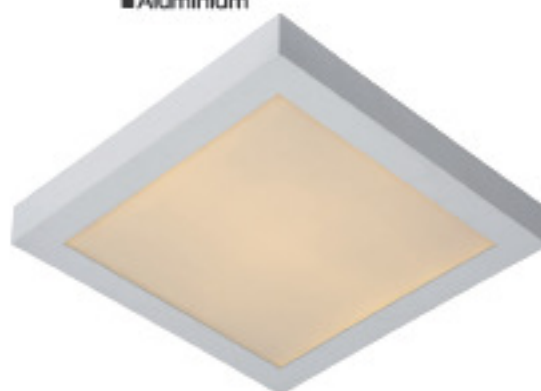

28107/22/31

- 22W/Epistar Led/3000K/1490lm/incl.
- dimmable driver 22W incl.
- H: 3,9cm/W: 22cm/L:22cm
- White
- Aluminium

28107/30/31

- 30W/Epistar Led/3000K/1957lm/incl.
- dimmable driver 30W incl.
- H: 3,9cm/W: 30cm/L:30cm
- White
- Aluminium